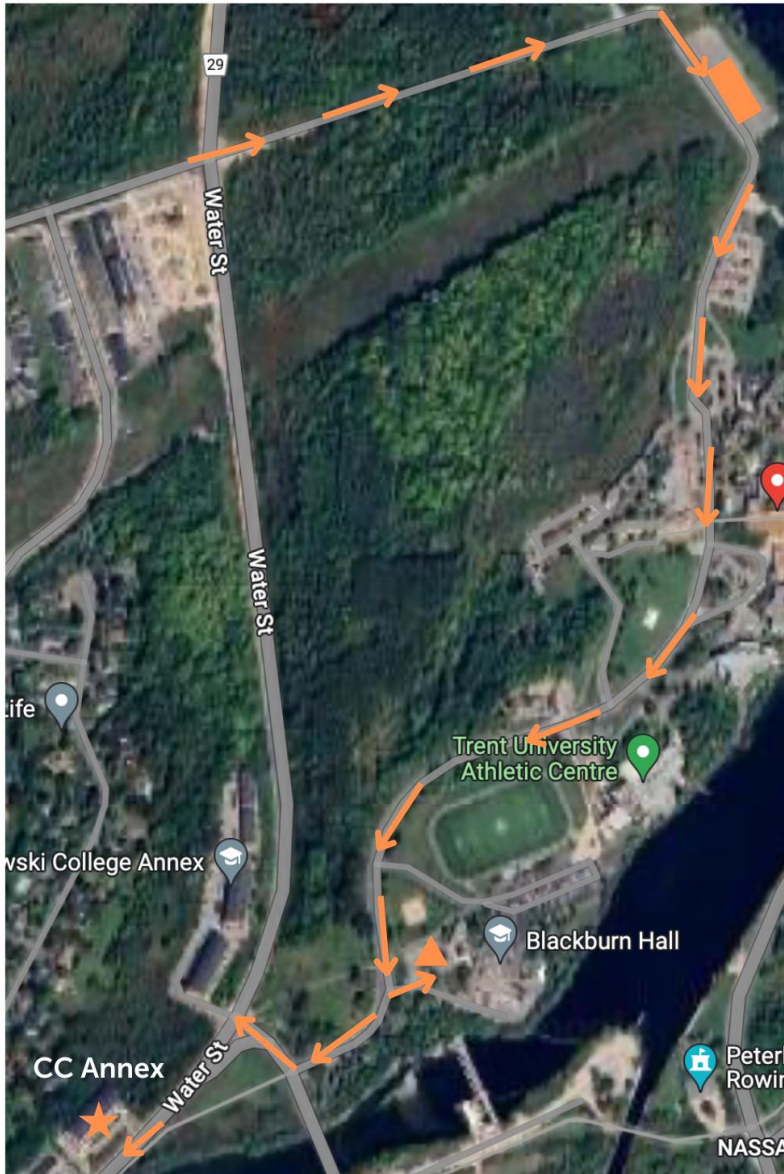

-  Champlain Annex
-  Key tent
-  Drop-off zone
-  Parking area

Turn onto Woodland Drive and proceed to the Annexes' Key tent to check in and to pick up your keys. Continue onto West Bank Drive, turn right onto Nassau Mills Road, left onto Water Street and right into the parking lot of CC Annex to the Drop-off zone. Once you've dropped off your supplies, move your vehicle to the Parking area to allow space for others to drop off their supplies.