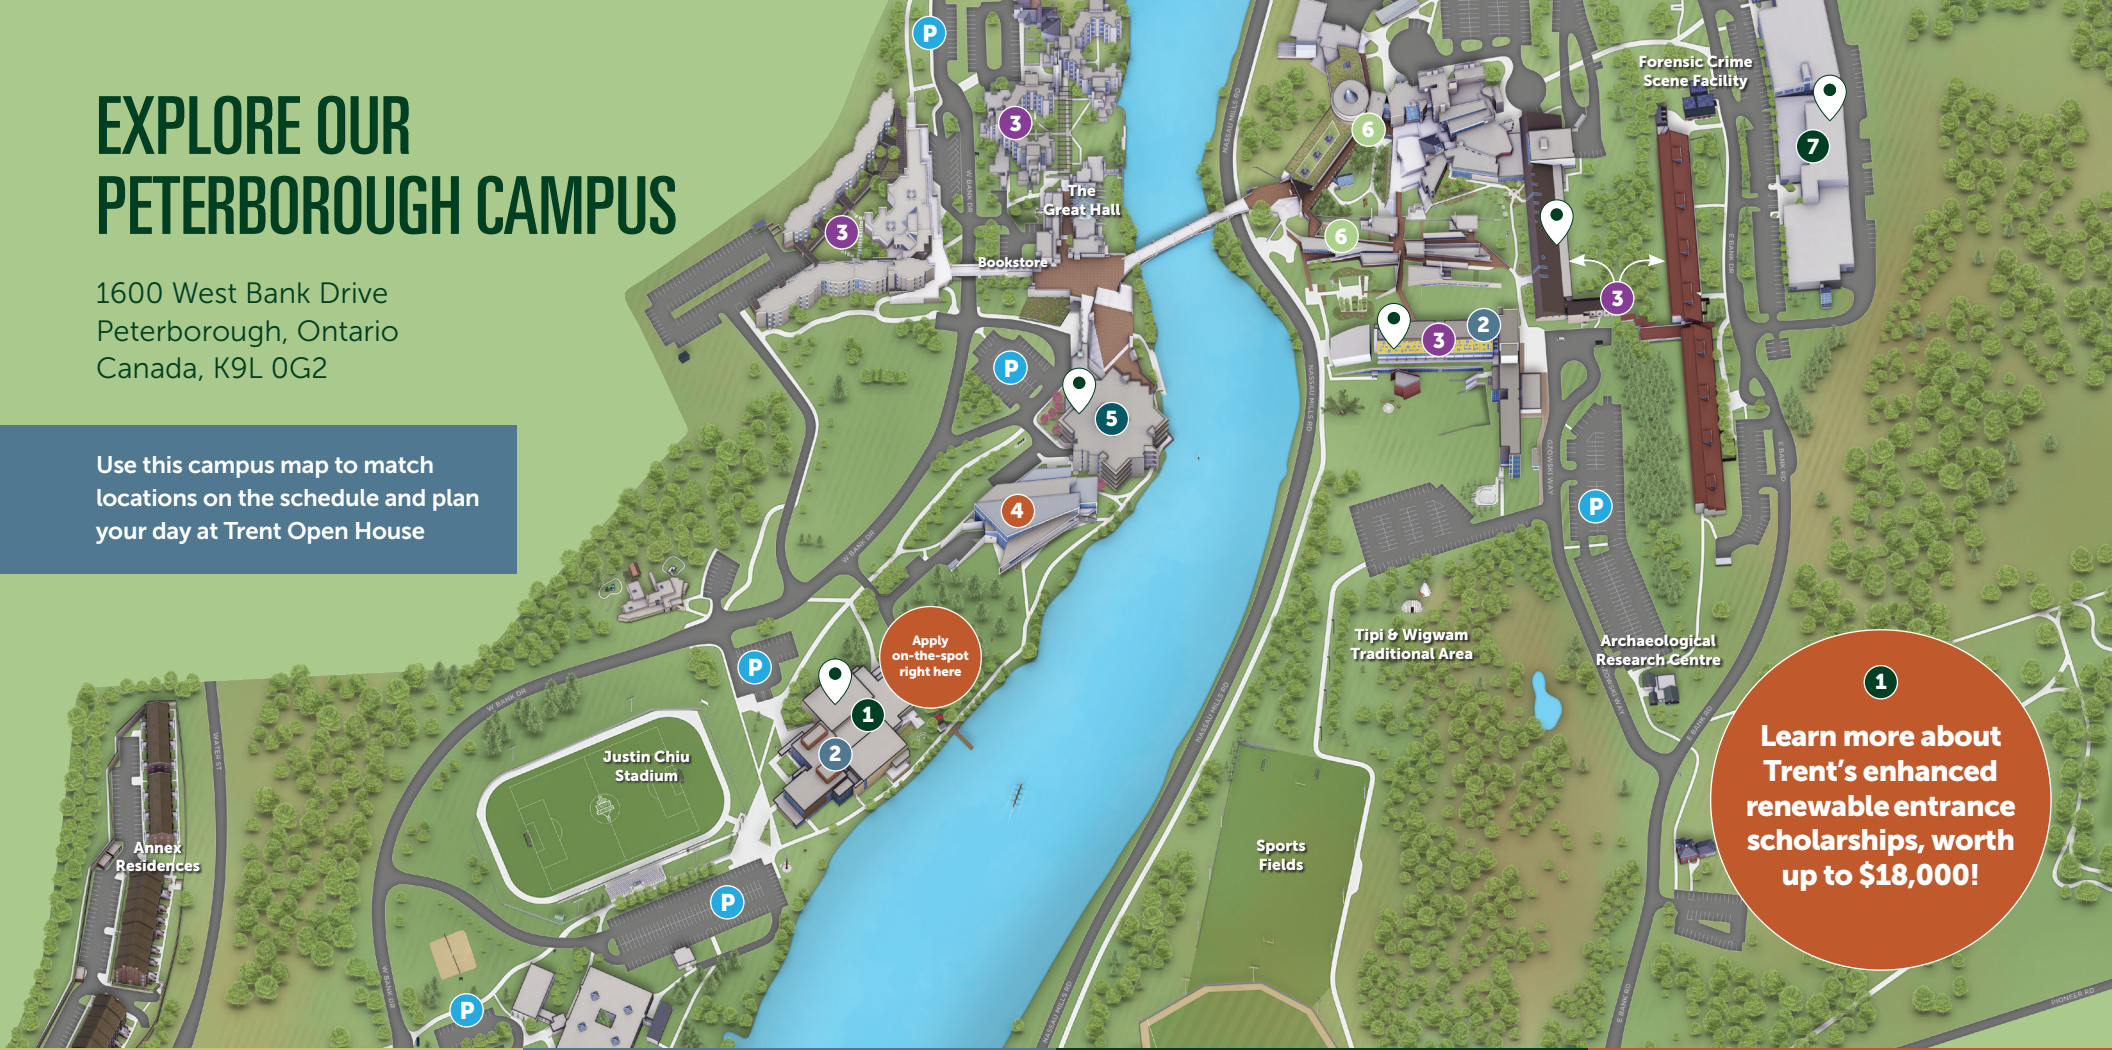

Other tips...

- Wear comfortable shoes!
- Give yourself enough time.
- Explore campus.
- Check out residences.
- Visit Trill College & downtown.

Explore the full Open House schedule online at trentu.ca/openhouse/ptbo and start planning your day.

EXPLORE OUR PETERBOROUGH CAMPUS

1600 West Bank Drive
Peterborough, Ontario
Canada, K9L 0G2

Use this campus map to match locations on the schedule and plan your day at Trent Open House

LEGEND

WELCOME STATIONS

VISITOR PARKING

TRENT ATHLETIC CENTRE
• Academic & Student Services Fair
• Apply on-the-spot

CAMPUS TOURS – Start Here

COLLEGES – Residence & Dining Hall Tours
• Champlain College
• Lady Eaton College (LEC)
• Gzowski College/Enwayaang Building (Information Sessions)
• Otonabee College (OC)

TRENT STUDENT CENTRE
• Information Sessions
• Starbucks

BATA LIBRARY

ENVIRONMENTAL & CHEMICAL SCIENCES BUILDING
• Environmental Sciences Lab
• Chemical Sciences Lab

DNA/LIFE & HEALTH SCIENCES BUILDING
• Anthropology & Archaeology Lab
• Biology Lab
• Nursing Simulation Lab