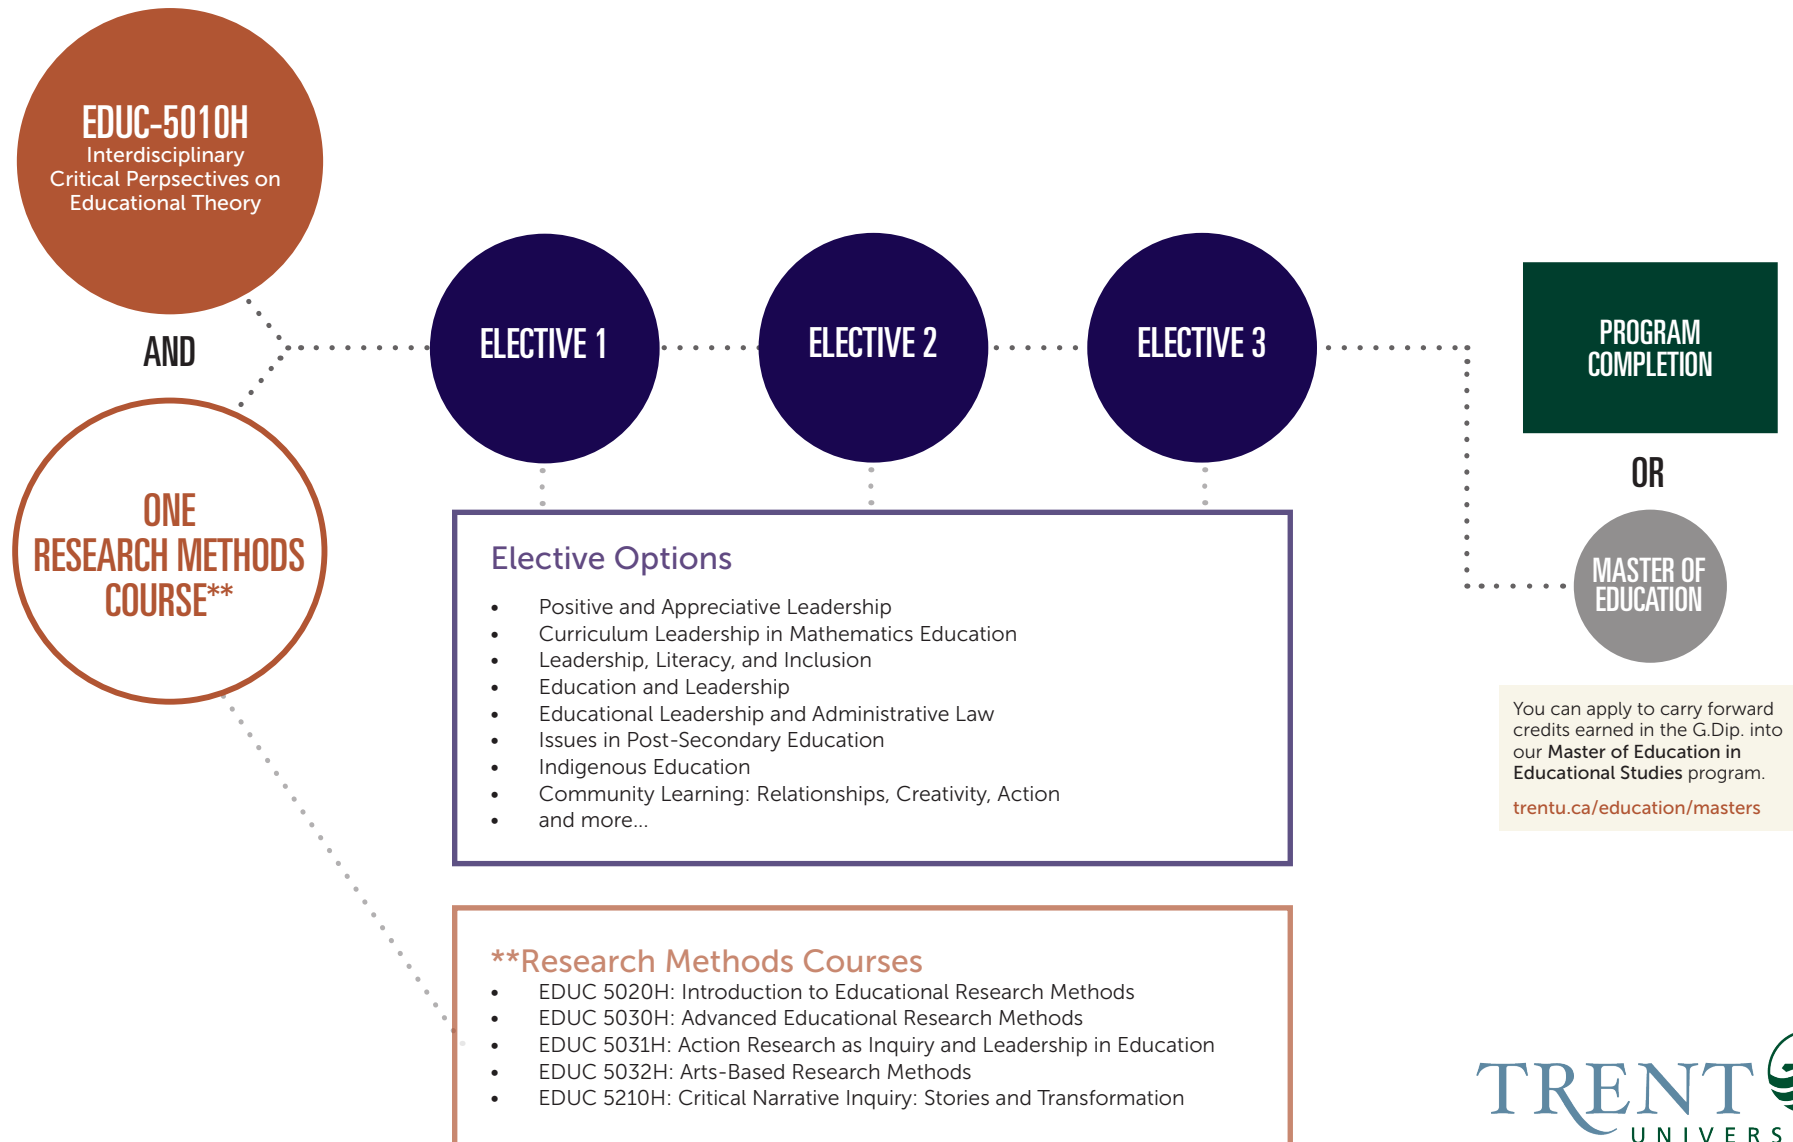

GRADUATE DIPLOMA IN EDUCATIONAL & COMMUNITY LEADERSHIP

Recommended Course Progression

● MANDATORY
● ELECTIVE

trentu.ca/education/gdip

*** Version Date: July 2024

TRENT UNIVERSITY

SCHOOL OF EDUCATION