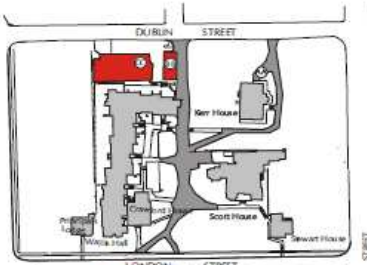

Symons Campus Parking Map

Legend

- Blue permit parking
- Red permit parking
- Green permit parking
- Pay & display parking

GZOWSKI COLLEGE (ESOGSA WORKSHOP)

Water Street

East Bank Road

Pioneer Road

University Road

Armour Road

Nassau Mills Road

Catharine Parr Trail College Parking Map

Directions:

From Toronto

- Take Highway 401 east to Highway 35/115
-
- Follow Highway 115 north
-
- At Peterborough, continue onto Hwy. 7 east towards Ottawa (Peterborough By-pass)
-
- Exit at Television Road and continue north to Parkhill Road / Peterborough County Road 4
-
- Turn right (east) on County Road 4
-
- Turn left (north) at University Road and continue to stop sign
-
- Turn left on Nassau Mills Road and right on West Bank Drive for Conference Services, Blackburn Hall, Bata Library, Athletics Building, Champlain College, Lady Eaton College, and the Bookstore
-
- Turn right on Nassau Mills Road and right again at Pioneer Road then take the first left for McKenzie House and then Peter Gzowski College.
-
- Turn right on Nassau Mills Road and right again at East Bank Drive for the Science Complex Wenjack Theatre, and Otonabee College

From Ottawa

- Follow Highway 7 west to Television Road
-
- Turn right (north) on Television Road and continue to Parkhill Road / Peterborough County Road 4
-
- Turn right (east) on County Road 4
-
- Turn left (north) at University Road and continue to stop sign
-
- Turn left on Nassau Mills Road and right on West Bank Drive for Conference Services, Blackburn Hall, Bata Library, Athletics Building, Champlain College, Lady Eaton College, and the Bookstore