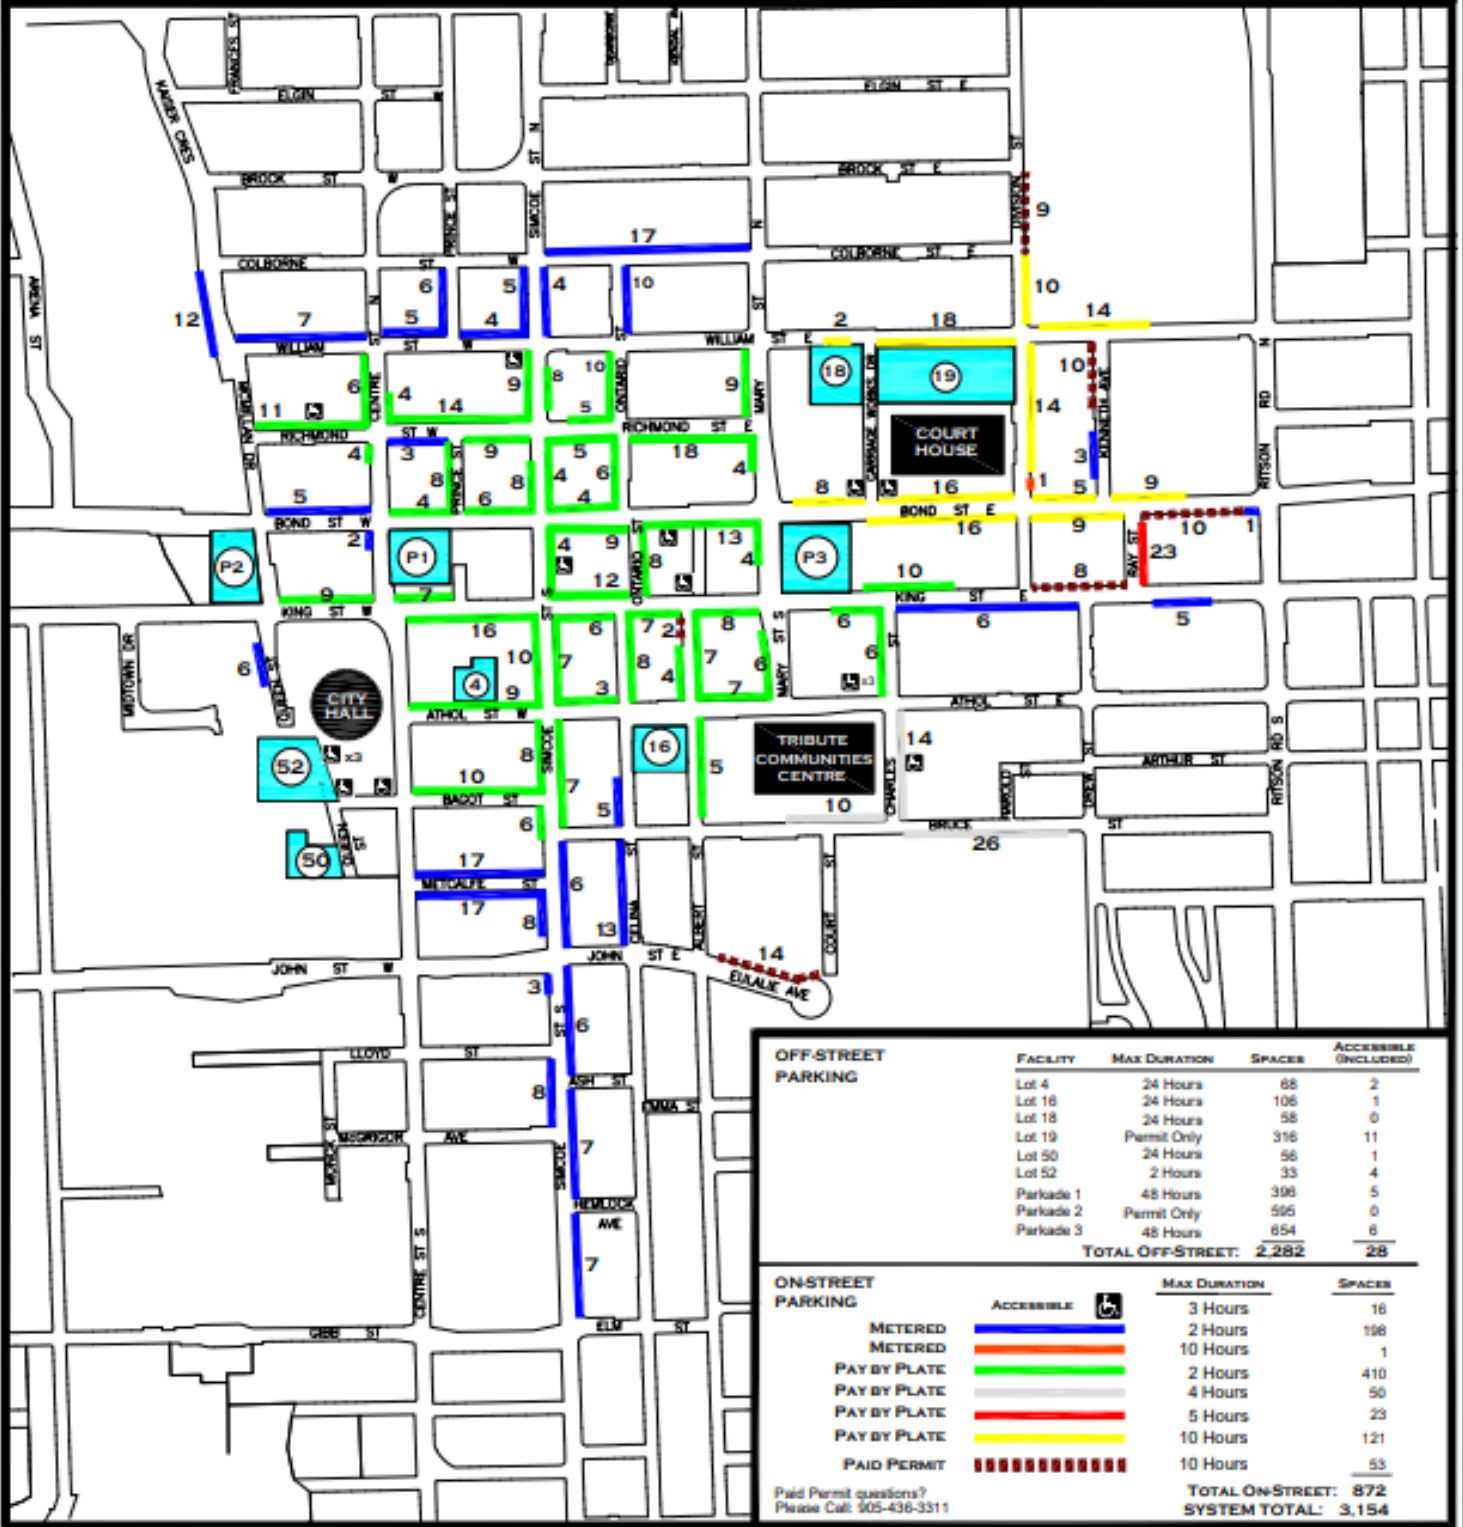

Oshawa Parking for 11 Simcoe

Street parking by HonnkMobile

Location	Hourly rate	Daily Maximum	Details	Maximum Stay	Payment Options
On-Street paid parking areas	\$1.25		8 a.m. to 6 p.m. Monday to Friday, except holidays	two, five or ten hours (per signs)	Coins, Pay by Phone
Parkade 1 (on Centre between King and Bond)	\$1.25	\$12.50	8 a.m. to 6 p.m. Monday to Friday, except holidays	48 hours	Visa, MasterCard, Amex, Coins and Bills

Monthly parking rates

Location	Rate
Parkade 1 (on Centre St. between King St. and Bond St.)	\$87 plus tax

Map of Downtown Area.

https://www.oshawa.ca/en/transportation-parking/resources/Documents/Oshawa-Municipal-Parking-System-Aug_2019.pdf

OSHAWA MUNICIPAL PARKING SYSTEM

OFF-STREET PARKING		FACILITY	MAX DURATION	SPACES	ACCESSIBLE (INCLUDED)
		Lot 4	24 Hours	68	2
		Lot 16	24 Hours	106	1
		Lot 18	24 Hours	58	0
		Lot 19	Permit Only	316	11
		Lot 50	24 Hours	58	1
		Lot 52	2 Hours	33	4
		Parkade 1	48 Hours	396	5
		Parkade 2	Permit Only	595	0
		Parkade 3	48 Hours	654	6
TOTAL OFF-STREET:				2,282	28
ON-STREET PARKING		ACCESSIBLE	MAX DURATION	SPACES	
			3 Hours	16	
METERED			2 Hours	198	
METERED			10 Hours	1	
PAY BY PLATE			2 Hours	410	
PAY BY PLATE			4 Hours	50	
PAY BY PLATE			5 Hours	23	
PAY BY PLATE			10 Hours	121	
PAID PERMIT			10 Hours	53	
TOTAL ON-STREET:				872	
SYSTEM TOTAL:				3,154	